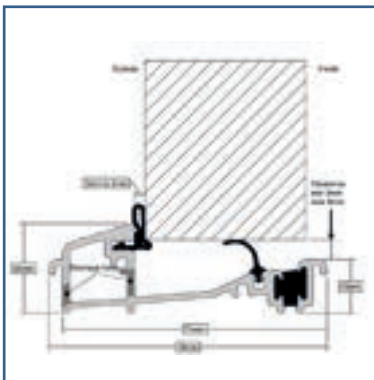

Threshold Options

To allow for every circumstance we offer the following door thresholds.