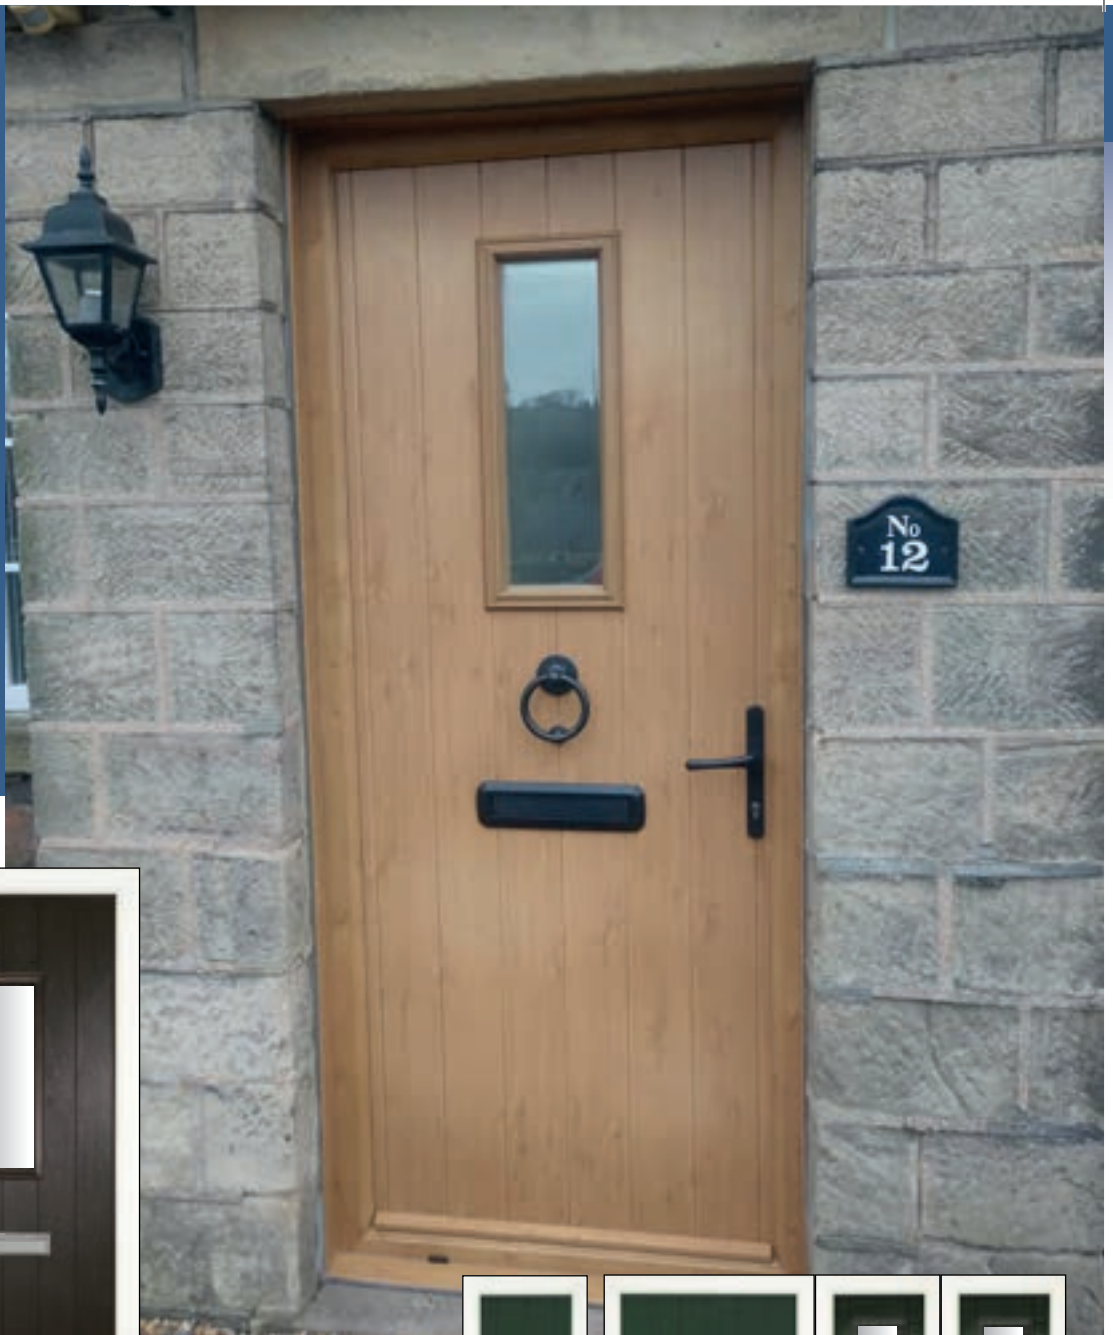

# The Normanton

These glazing styles expand the designs available in the cottage door. From the traditional central design to the modern Normanton Two.

Available with the glazing on the handle or hinge side to ensure every option is covered.