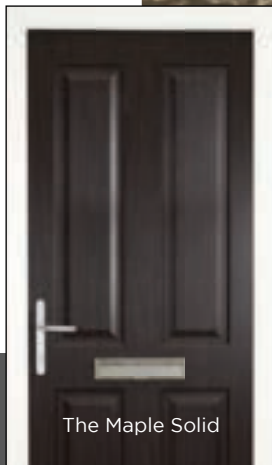

The Maple Arch

The Maple Solid