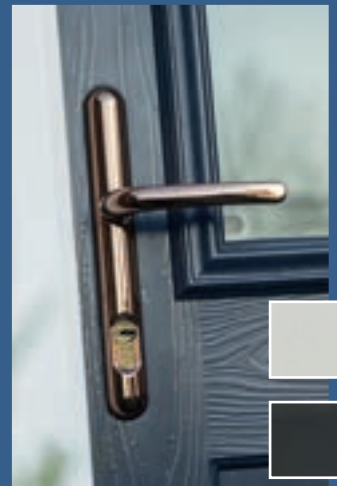

Heritage Lever/Lever
This traditional door handle can be suited with door knocker and letter plate if required.

Available in: Antique Black, Bright Gold, Bright Chrome & Graphite.