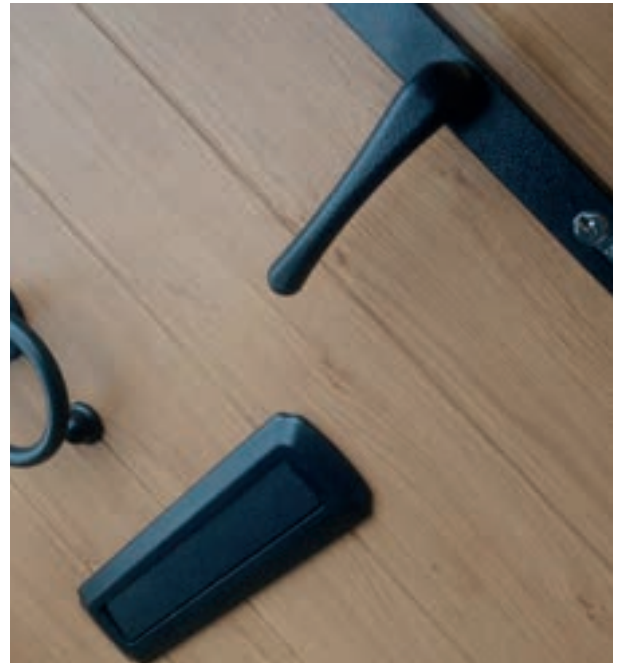

Accessories