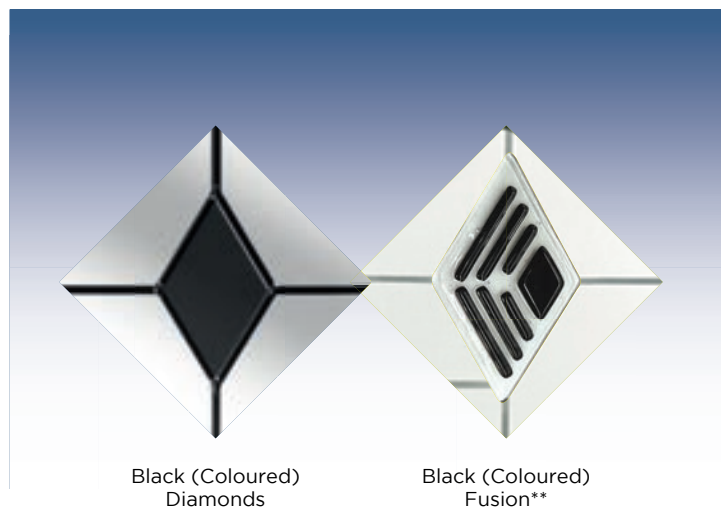

## Colours...

To see the full range of colours available please see page 9

## Glass...

Our wide selection of coloured glass designs can contrast or be matched to your SolidCore door.

Black (Coloured) Diamonds

Black (Coloured) Fusion\*\*

Diamond Lead

Glazed

Satin\*\*

Square Lead