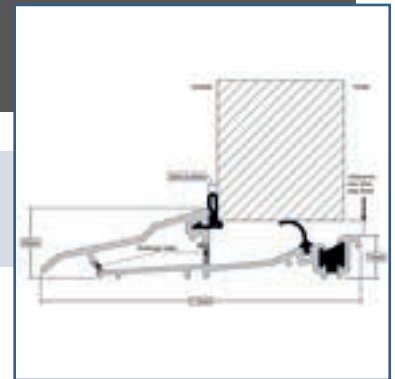

Stormguard AM3 Part M Compliant - available in Gold or Silver - (Open inwards doors)