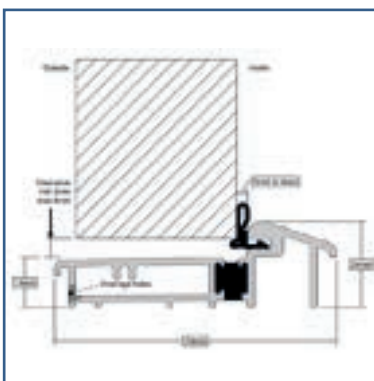

Stormguard AM370 (not Part M Compliant) - available in Gold or Silver (Open inwards doors)