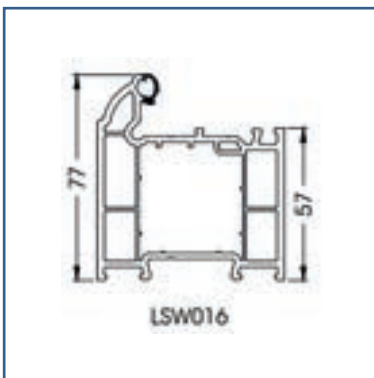

Stormguard AM570 (not Part M Compliant) - available in gold or silver (Open outwards doors)