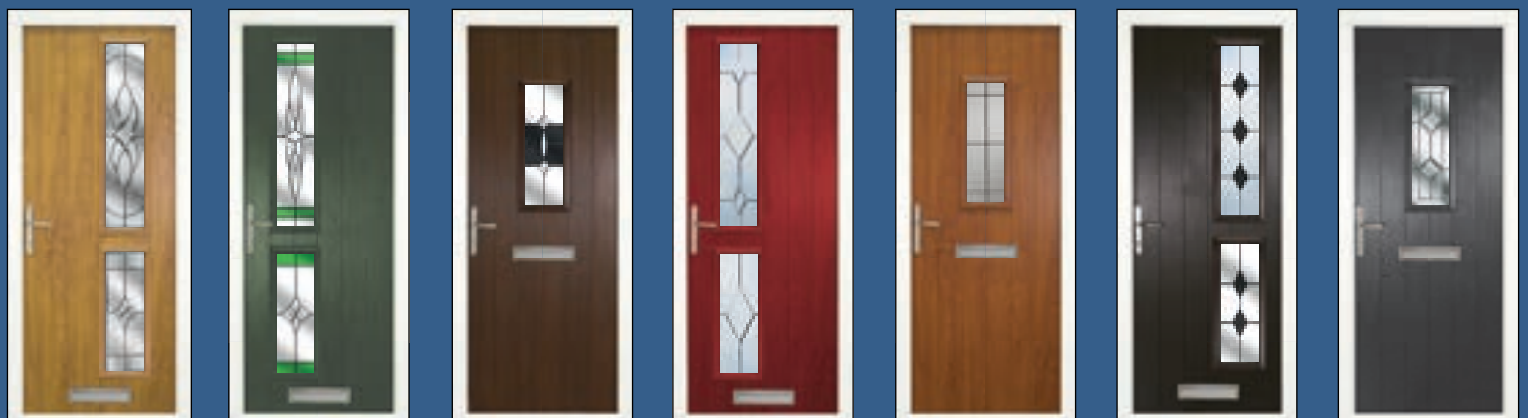

# The Normanton

These glazing styles expand the designs available in the cottage door. From the traditional central design to the modern Normanton Two.

Available with the glazing on the handle or hinge side to ensure every option is covered.

The Normanton 2 Hinge

The Normanton

Styles...

Side panels...

## Colours...

To see the full range of colours available please see page 9