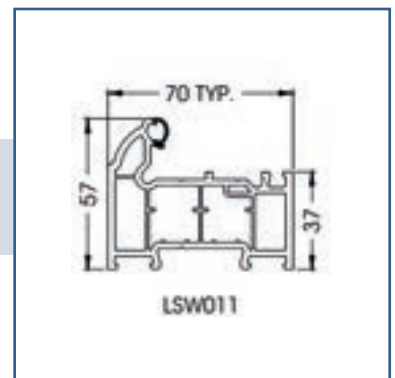

Our Standard pvcu threshold

Low pvcu threshold