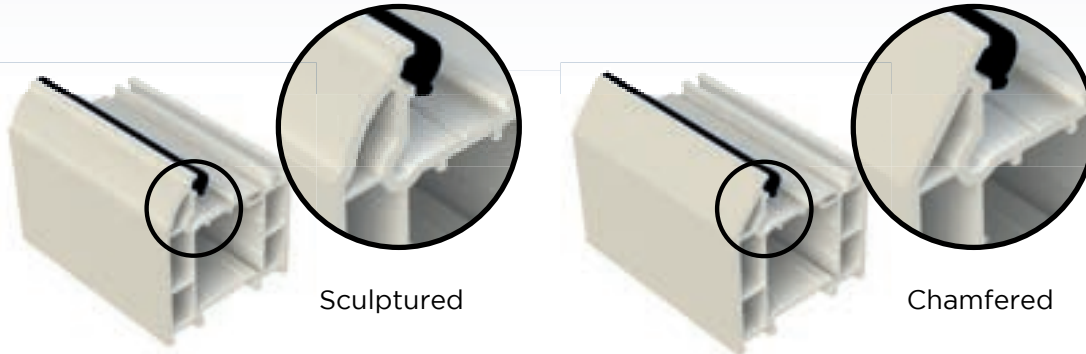

FRAME & THRESHOLD OPTIONS

Frame Options

Frame available in Linar Sculptured (Standard) or Chamfered.

(Foiled Frame Options are available to match the slab colour options apart from Duck Egg blue and Black 9011)